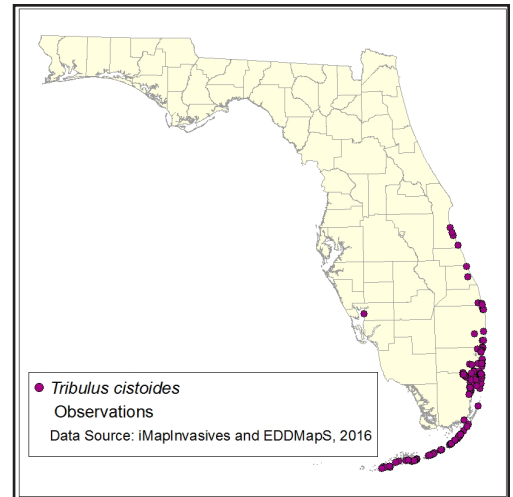

## BURRNUT

### Zygophyllaceae

Common Synonyms: *none*

**FLEPPC Category:** -

**FDACS Listed Noxious Weed:** No

**IFAS Assessment**

North	CAUTION
Central	CAUTION
South	CAUTION

**USDA Hardiness Zone:** 9a-11

**Growth Habit:** Perennial herb

**Origin:** East Africa, Madagascar, Mascarene Islands

Forest and Kim Starr, Starr Environmental, Bugwood.org

**Description:** Perennial (sometimes annual) herb, with many-branched trailing stems to 1 m long or longer. Tap root woody, stems often slightly woody at base, tips erect, younger stems covered with silky hairs. Leaves opposite, to 10 cm long, even-pinnate. Leaflets in 5-8 pairs, elliptic or oblong, to 2.8 cm long and 1.2 cm wide, covered with silky hairs, margins entire, bases rounded, tips bluntly pointed. Terminal leaflet pair spine tipped. Stipules linear, to 0.7 cm long. Flowers showy, solitary in leaf axils, on long, hairy stalks 2 to 3 cm long, sepals 5, lance shaped, petals 5, bright yellow, rounded, to 2.5 cm long. Fruit a hard spiny capsule, burr-like, to 1.5 cm across, splitting into 4 or 5 segments, each of which has two sharp spines to 8 mm long and contains one or more seeds.